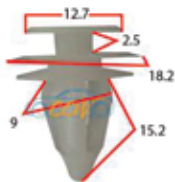

carclip CCC-4024

BMW Body Trim Clips
25pcs