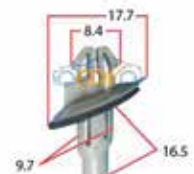

CCC-8012

Toyota Grey Body Flare Clips 25pcs