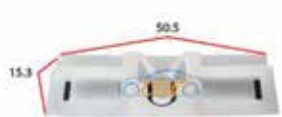

carclip CCC-8022

Toyota Sill Clips
25pcs