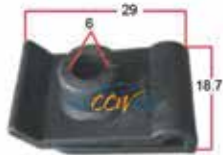

CCC-5013

Toyota Speed Clips
25pcs