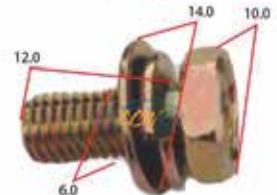

8.8 M6 10mm Head-Bolt With Spring Washer 25pcs

CCC-083

8.8 M6 10mm Head- Bolt With Spring Washer 25pcs

CCC-084

8.8 M6 10mm Head-Bolt With Spring Washer 25pcs

CCC-085

8.8 M6 10mm Head- Bolt With Washer 25pcs