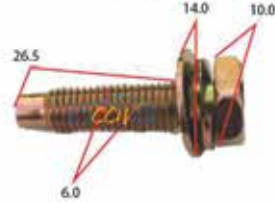

8.8 M6 10mm Head-Bolt With Spring Washer 25pcs

CCC-083

8.8 M6 10mm Head- Bolt With Spring Washer 25pcs

CCC-084

8.8 M6 10mm Head-Bolt With Spring Washer 25pcs

CCC-085

8.8 M6 10mm Head- Bolt With Washer 25pcs