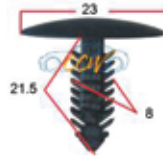

# XMAS - TREES

CCC-6002

Black X-Tree Clips  
25pcs

CCC-6003

Holden Black X-Tree 20mm Clip  
25pcs

CCC-6004

Toyota Black X-Tree Clips  
25pcs

CCC-6005