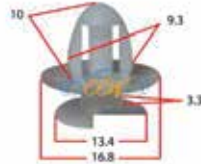

# EXTERIOR MOULD & INTERIOR TRIM CLIPS

**carclip** CCC-4016

**BMW Body Trim & Mould Clips**  
25pcs

**carclip** CCC-4017

**Liveco Body Trim & Mould Clips**  
25pcs

**carclip** CCC-4018

**Interior Trim Clips**  
25pcs