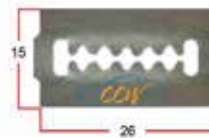

Bumper Cover Retainer  
25pcs

CCC-5008

Speed Clips  
25pcs

CCC-5009

Toyota Plastic Speed Clips  
25pcs

CCC-5010

Speed Clips  
25pcs

CCC-5012