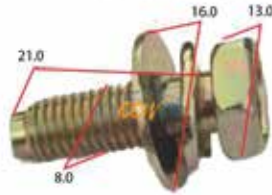

8.8 M8 13mm Head-Bolt With Spring Washer 25pcs

CCC-082