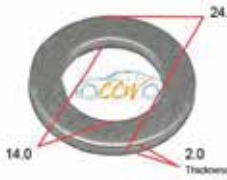

Sump Plug Washers 25pcs

 CCC-2517

Sump Plug Washers 25pcs

 CCC-2518

Sump Plug Washers 25pcs

 CCC-2519

Sump Plug Washers 25pcs

 CCC-2520