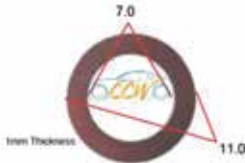

CCC-2505

Sump Plug Washers 25pcs