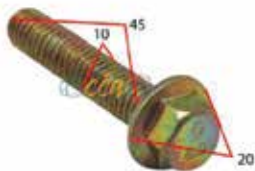

8.8 M10 14mm Head- Flange Bolt 25pcs

CCC-095