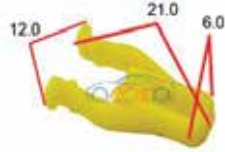

# GRILLE & GARNISH MOULDING RETAINER CLIPS

CCC-140

Jesus Clip Door Handle Pins  
25pcs

CCC-4079

Isuzu Garnish Moulding Retainer Clips 25pcs

CCC-4080

Toyota Door Garnish Moulding Retainer 25pcs

CCC-4081