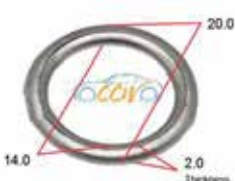

CCC-2522

Sump Plug Washers 25pcs