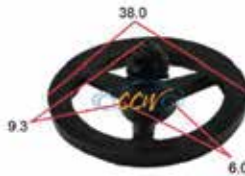

Blue Retaining Clips 25pcs

CCC-6031

Black Nissan Bonnet Lining Retaining Clips 25pcs

CCC-6032

Black Retaining Clips 25pcs

CCC-6033

Trim Retaining Clips 25pcs

CCC-6034