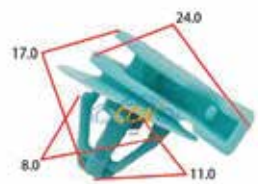

carclip CCC-4044