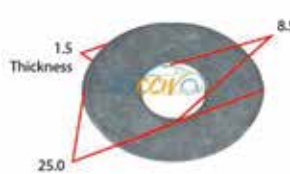

8.8-M10 Flange Bolts 25pcs

CCC-107

8.8-M6 Flange Bolts 25pcs

CCC-108

M6 Nut 25pcs

CCC-500

Washers 25pcs

CCC-501