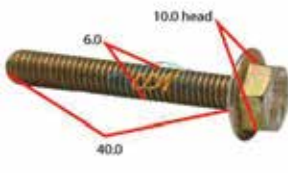

8.8 M6 Flange Bolts Length 40mm 25pcs

CCC-099