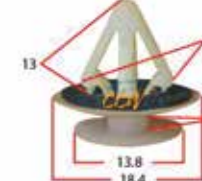

Trim Mould Clips  
25pcs

CCC-4000

VW Trim Clips  
25pcs

CCC-4001

Subaru Trim Clips  
25pcs

CCC-4002

Mazda Trim Clips  
25pcs

CCC-4003