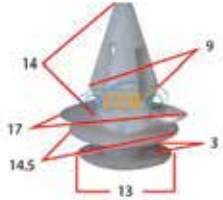

EXTERIOR MOULD & INTERIOR TRIM CLIPS

carclip CCC-4016

BMW Body Trim & Mould Clips
25pcs