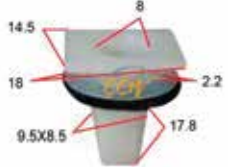

White Screw Grommets  
25pcs

CCC-3021

80s Landcruiser Rear Foot  
Step Cap 10pcs

CCC-3022

CCC-3023