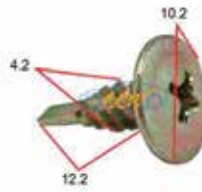

Metal Self Tapping Screw
25pcs

CCC-075