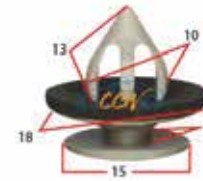

Trim Mould Clips  
25pcs

CCC-4000

VW Trim Clips  
25pcs

CCC-4001

Subaru Trim Clips  
25pcs

CCC-4002

Mazda Trim Clips  
25pcs

CCC-4003