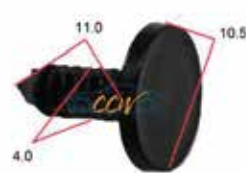

Black Toyota Panel Clips 25pcs

CCC-6021

Black Trim Retainer Clips 25pcs

CCC-6022

Black Toyota Bonnet Trim Retainer 25pcs

CCC-6025

Black Trim Retainer 25pcs

CCC-6026