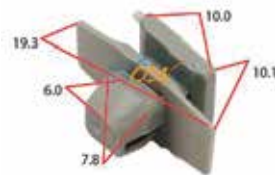

**carclip** CCC-4039

Holden Volt, Trax Wheel Flare  
Rocker Panel Clips 25pcs

**carclip** CCC-4041

VW Scuff Plate  
Clips 25pcs

**carclip** CCC-4042

Honda Exterior Mould Clips  
25pcs

**carclip** CCC-4043

Exterior Mould Clips &  
Interior Trim Clips 25pcs