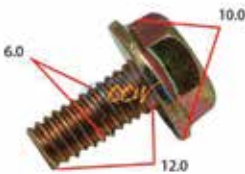

8.8-M6 Flange Bolts 25pcs

CCC-108