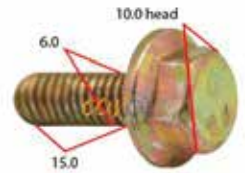

M6 8.8 Flange Bolts 25pcs

Mob: 0499 001 004

www.carclipsupplier.com.au