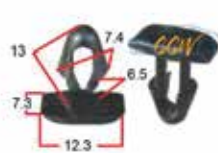

Yellow Holden/ Ford/Univ Door Rubber Clips 25pcs

CCC-6027

Black Holden/ Ford/Univ Door Rubber Clips 25pcs

CCC-6028

Black Toyota Bonnet Seal Clips 25pcs

CCC-6029

White Trim Retainer 25pcs

CCC-6030