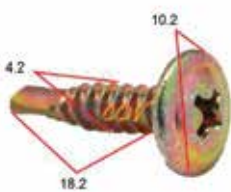

Metal Self Tapping Screw  
25pcs

CCC-069

Metal Self Tapping Screw  
25pcs

CCC-070

Metal Self Tapping Screw  
25pcs

CCC-071

Metal Self Tapping Screw  
25pcs

CCC-075