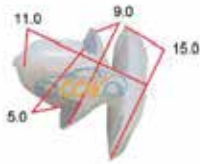

TRIM RETAINERS

CCC-6054

White Trim Retainers
25pcs

CCC-6055