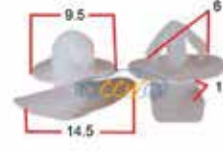

White Trim Retainer 25pcs

CCC-6030