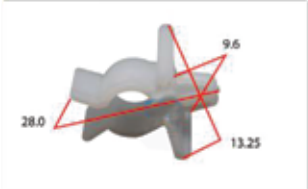

# BONNET CATCH & JACK HANDLE CLIPS

CCC-8500

Bonnet Catch Clips  
15pcs

CCC-8503

Bonnet Catch Clips  
15pcs

CCC-8505

Nissan Bonnet Catch & Jack  
Handle Clips 15pcs

CCC-8506