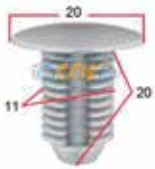

Liveco Grey X-Tree Clips  
25pcs

CCC-6038

Liveco Grey X-Tree Clips  
25pcs

CCC-6039

Grey X-Tree Clips  
25pcs

CCC-6040

Grey X-Tree Clips  
25pcs

CCC-6041