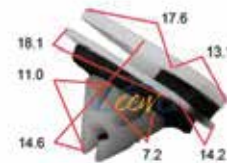

**carclip** CCC-4044

Exterior Mould Clips &  
Interior Trim Clips 25pcs

**carclip** CCC-4045

Exterior Mould Clips &  
Interior Trim Clips 25pcs

**carclip** CCC-4046

Exterior Mould Clips &  
Interior Trim Clips 25pcs