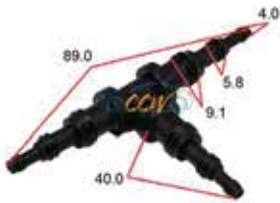

HOSE JOINERS

CCC-7500

Hose Joiners
10pcs

CCC-7501