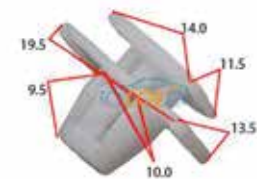

**carclip** CCC-4039

Holden Volt, Trax Wheel Flare  
Rocker Panel Clips 25pcs

**carclip** CCC-4041

VW Scuff Plate  
Clips 25pcs

**carclip** CCC-4042

Honda Exterior Mould Clips  
25pcs

**carclip** CCC-4043

Exterior Mould Clips &  
Interior Trim Clips 25pcs