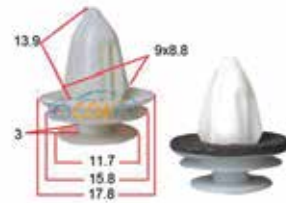

Trim Clips  
25pcs

CCC-4008

Ford Trim Clips  
25pcs

CCC-4009

Universal Trim Clips  
25pcs

CCC-4010

Toyota Trim Clips  
25pcs

CCC-4011