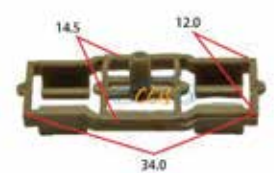

carclip CCC-8038

BMW Sill Rocker Panel Clips
25pcs

Mob: 0499 001 004
www.carclipsupplier.com.au