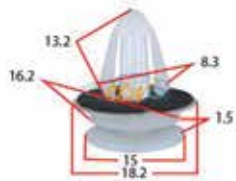

VW Trim Clips
25pcs

CCC-4001