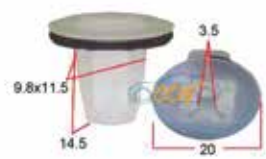

Black Plastic Screw Grommets  
25pcs

CCC-3005

Toyota Inner Guard Grommets  
25pcs

CCC-3006

White Plastic Screw Grommets  
25pcs

CCC-3007

White Plastic Screw Grommets  
25pcs

CCC-3008