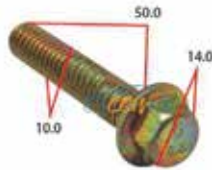

# BOLTS, NUTS & WASHERS

CCC-102

8.8 M8 12mm Head Flange Bolts 25pcs

CCC-103

M10 8.8 Flange Bolts 25pcs

CCC-105

8.8-M10 Flange Bolts 25pcs

CCC-106