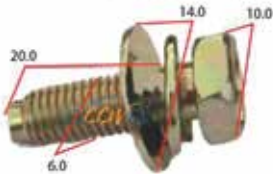

8.8 M6 10mm Head-Bolt With Spring Washer 25pcs

CCC-083

8.8 M6 10mm Head- Bolt With Spring Washer 25pcs

CCC-084

8.8 M6 10mm Head-Bolt With Spring Washer 25pcs

CCC-085

8.8 M6 10mm Head- Bolt With Washer 25pcs