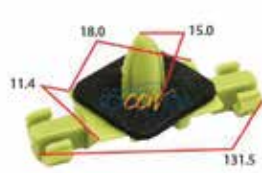

**carclip** CCC-8034

Hyundai Black Window Retainer  
Clips 25pcs

**carclip** CCC-8035

Toyota Bumper Bar Clips  
15pcs

**carclip** CCC-8036

Toyota Headlight Screw Mount  
10pcs

**carclip** CCC-8037

Holden Sill Clips  
25pcs