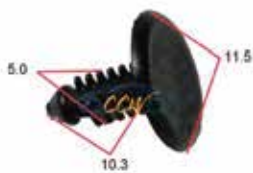

Black Trim Retainer Clips 25pcs

CCC-6022