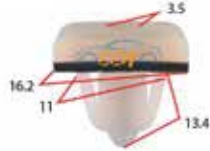

CCC-8040

Hyundai Rocker Moulding with Sealer Clips 25pcs