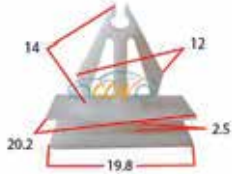

# EXTERIOR MOULD & INTERIOR TRIM CLIPS

**carclip** CCC-4036

Ford Rocker Panel Clips  
25pcs

**carclip** CCC-4037

Holden Scuff Plate, Rocker  
Panel Clips 25pcs

**carclip** CCC-4038

Hyundai-Kia Rocker Panel  
Moulding Clips 25pcs