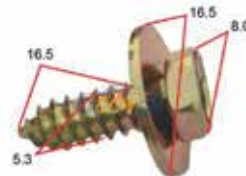

8mm Head-Screw &  
Washer 25pcs

CCC-086

8mm Head-Screw &  
Washer 25pcs

CCC-087

8mm Head-5.3mm Screw &  
Washer 25pcs

CCC-089

8mm Head-5.3mm Screw &  
Washer 25pcs

**Mob: 0499 001 004**  
**www.carclipsupplier.com.au**