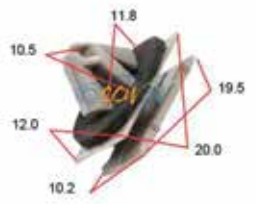

Exterior Mould Clips &
Interior Trim Clips 25pcs

carclip CCC-4048

Exterior Mould Clips &
Interior Trim Clips 25pcs