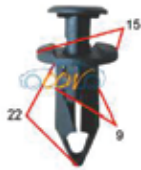

RIVET CLIPS

CCC-1005

Ford Rivet Clips
25pcs

CCC-1006