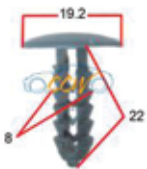

Liveco Grey X-Tree Clips
25pcs

CCC-6039