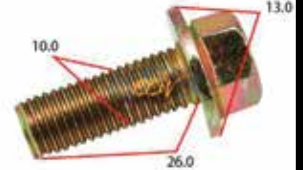

# BOLTS, NUTS & WASHERS

CCC-102

8.8 M8 12mm Head Flange Bolts 25pcs

CCC-103

M10 8.8 Flange Bolts 25pcs

CCC-105

8.8-M10 Flange Bolts 25pcs

CCC-106