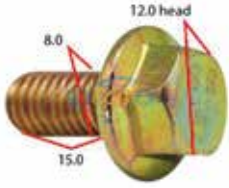

BOLTS, NUTS & WASHERS

CCC-102

8.8 M8 12mm Head Flange Bolts 25pcs

CCC-103