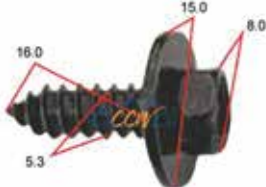

8mm Head-Screw &  
Washer 25pcs

CCC-086

8mm Head-Screw &  
Washer 25pcs

CCC-087

8mm Head-5.3mm Screw &  
Washer 25pcs

CCC-089

8mm Head-5.3mm Screw &  
Washer 25pcs

**Mob: 0499 001 004**  
**www.carclipsupplier.com.au**