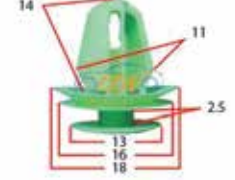

White Hyundai Trim Clips  
25pcs

CCC-4012

Universal Trim Clips  
25pcs

CCC-4013

Hyundai Trim Clips  
25pcs

CCC-4014

Hyundai Trim Clips  
25pcs

CCC-4015