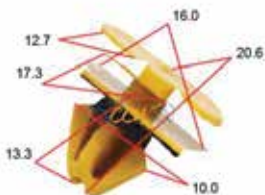

carclip CCC-4041