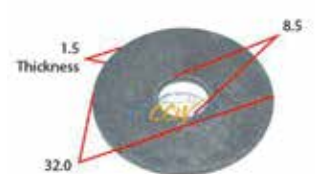

8.8-M10 Flange Bolts 25pcs

CCC-107

8.8-M6 Flange Bolts 25pcs

CCC-108

M6 Nut 25pcs

CCC-500

Washers 25pcs

CCC-501