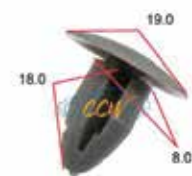

Blue Retaining Clips 25pcs

CCC-6031

Black Nissan Bonnet Lining Retaining Clips 25pcs

CCC-6032

Black Retaining Clips 25pcs

CCC-6033

Trim Retaining Clips 25pcs

CCC-6034