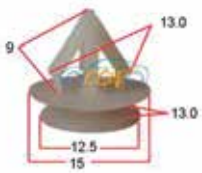

carclip CCC-4028

Isuzu Trim Clips
25pcs