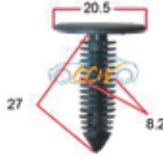

# XMAS - TREES

CCC-6002

Black X-Tree Clips  
25pcs

CCC-6003

Holden Black X-Tree 20mm Clip  
25pcs

CCC-6004

Toyota Black X-Tree Clips  
25pcs

CCC-6005