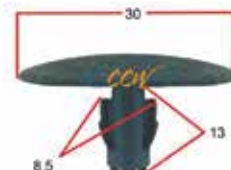

# TRIM RETAINERS

CCC-6001

Black Trim Retaining Clips 25pcs

CCC-6007

Black Isuzu Trim Retainer Clips 25pcs

CCC-6008

Black Subaru Bonnet Pad Clips 25pcs

CCC-6013