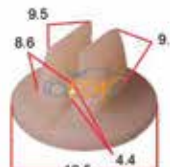

White Screw Grommets  
25pcs

CCC-3021

80s Landcruiser Rear Foot  
Step Cap 10pcs

CCC-3022

CCC-3023